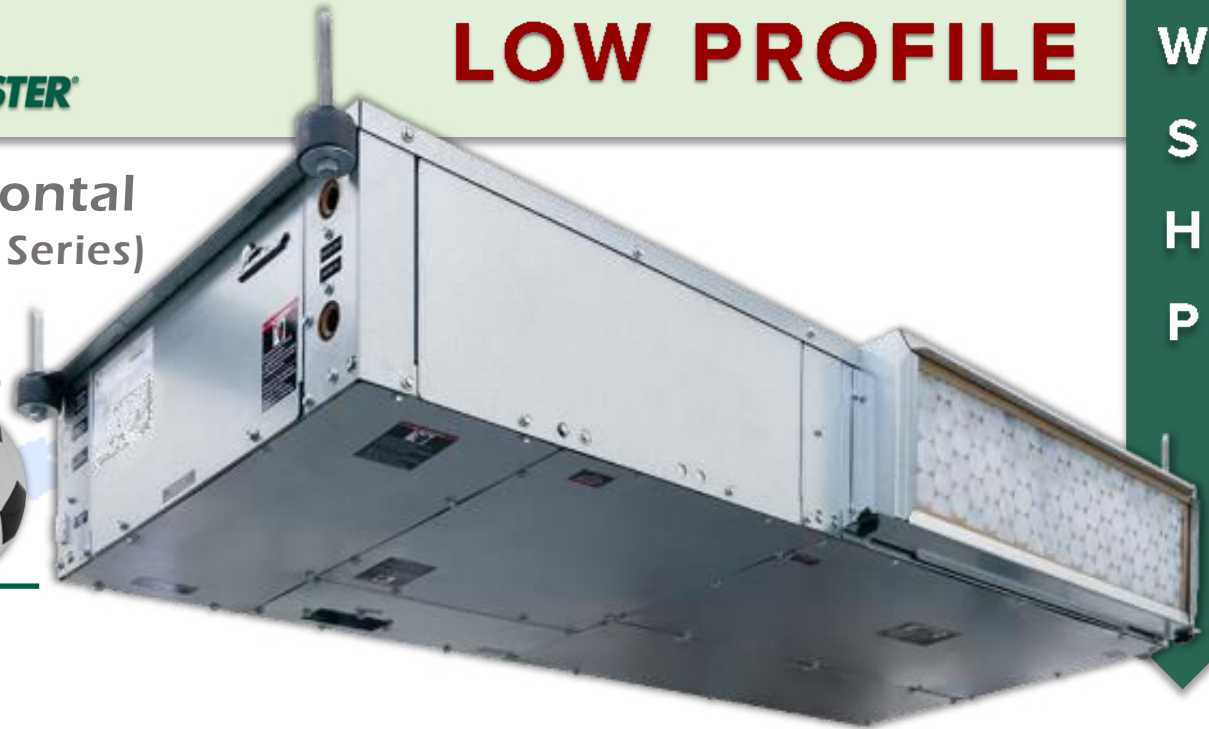

LOW PROFILE

W
S
H
P

TRL Horizontal
(Tranquility Series)

9"

9" CABINET
HEIGHT FOR
ALL SIZES

BELOW NC 35
OPERATING
LEVELS

HIGHEST
EFFICIENCY
COMPACT WSHP

**DMG IS EXCITED TO SHARE
THIS CUTTING-EDGE
PRODUCT TO SOLVE YOUR
HIGH-RISE BUILDING NEEDS**

Innovative cabinet design
ensures full-access without
loss of structural integrity.

INDUSTRY FIRST
BOTTOM ACCESS

LEARN MORE